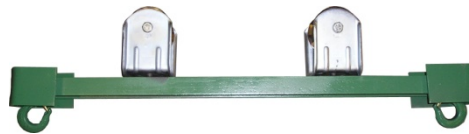

GARMENT TROLLEYS

Garment Trolley

Trolley Transporter

Bar Trolley

PART #	DESCRIPTION	LOAD LBS.	PRICE
GT-200	Garment Trolley (30", 36", 42")	200 lbs	
GT-300	Garment Trolley (30", 36", 42")	300 lbs	
TH-200	Trolley Head	100 lbs	
TH-300	Trolley Head	150 lbs	
TH-600	Trolley Head	300 lbs	
ASP-50	Anti Slide Pins	Each	
TP-2	½" Round Trolley Head Pendant	Each	
TLB-1	Top Loading Basket 18"w x 30"l x 12"h	Each	
TLB-2	Top Loading Basket 26"w x 30"l x 18"h	Each	
FLB-1	Front Loading Basket 14"d x 18"l x 36"h	Each	
TT-1	Trolley Transporter	48" x 24"	
T-99	Trolley Trapese		